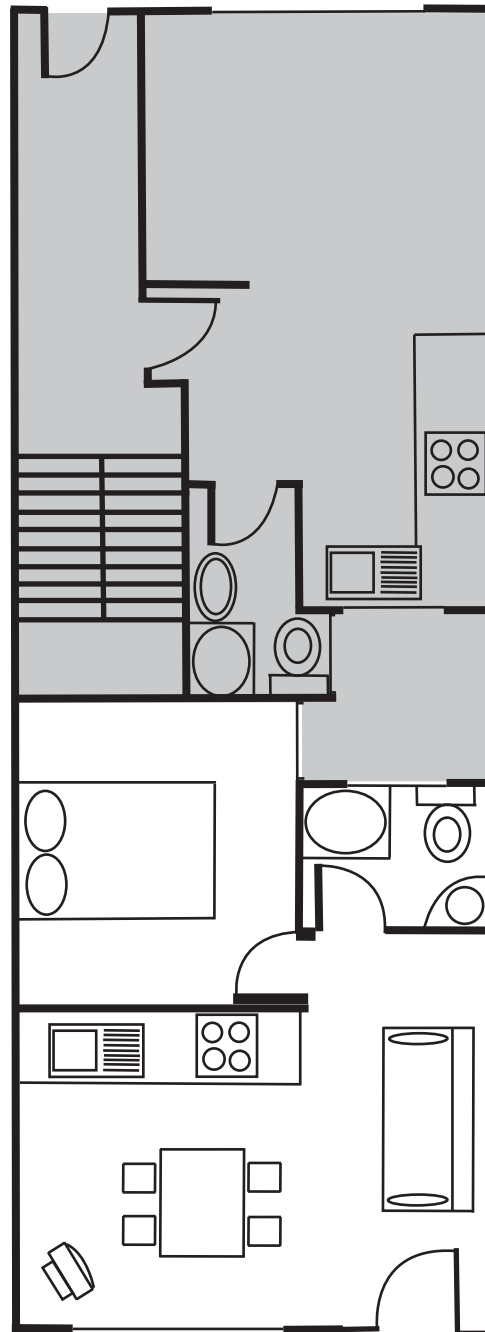

Porta Nova One Bedroom Apartment (PNG)

address: Glrbau 28
www.villacooper.com

bedroom
(double bed)

open plan
sitting/dining
room/kitchen

shower room

double sofa
bed

street entrance